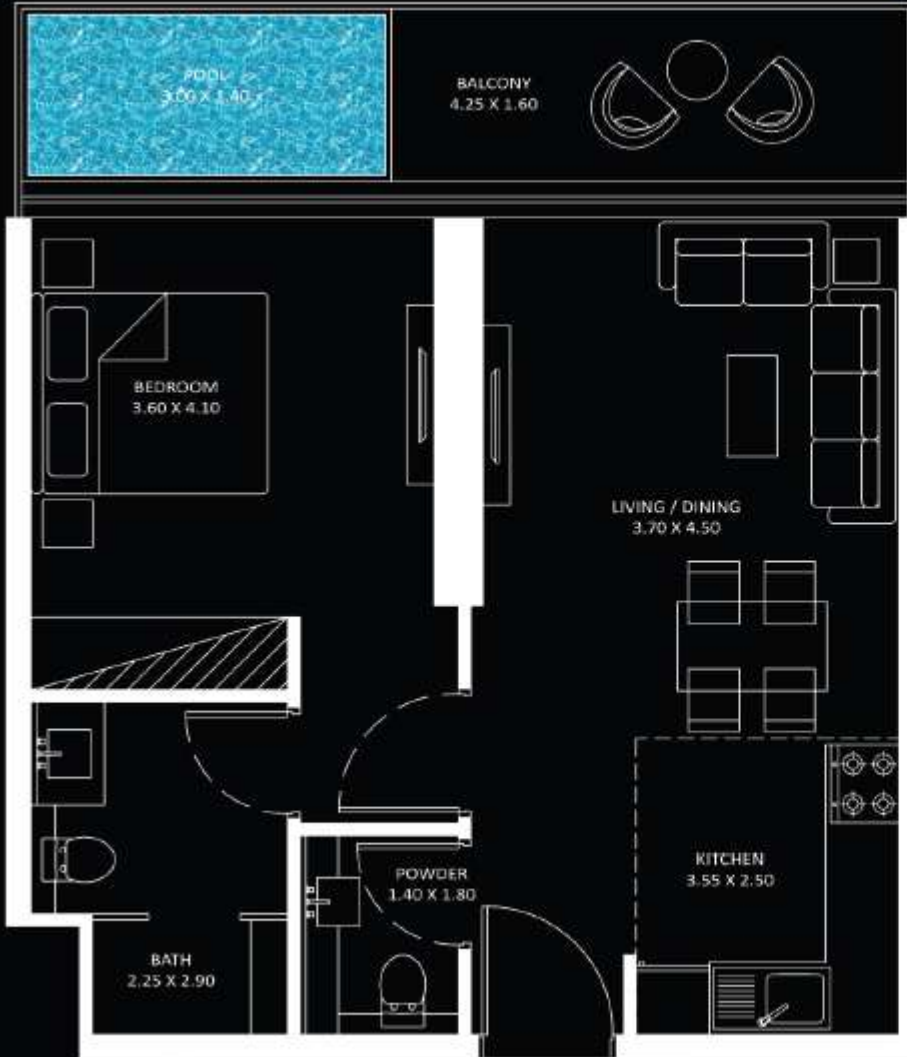

# PRESIDENTIAL SUITE - B

Level

Bayz 101

## AREA (Sq.Ft)

Apartment

**544**

Balcony

**126**

Total

**670**

## FEATURES :

- Pool
- Convertible Kitchen

20 - 35

12	13	14	15
16	17	18	19
20	21	22	23
24	25	26	27
28	29	30	31
32	33	34	35

40 - 54

11	12	13	14
16	17	18	19
20	21	22	23
24	25	26	27
28	29	30	31
32	33	34	35