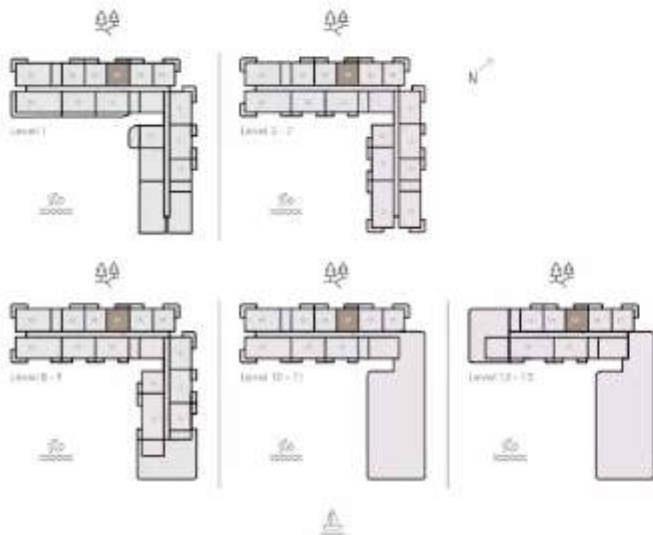

AUREA

RASHID YACHTS & MARINA

1 Bedroom Unit Type A1

LEVELS 01 - 11
LEVELS 12 - 13

UNITS - 07
UNITS - 05

| | | |
|--------------|-----------|-------------|
| Suit Area | 66.66 sqm | 717.52 sqft |
| Balcony Area | 07.56 sqm | 81.38 sqft |
| Total Area | 74.22 sqm | 798.90 sqft |

Key Plan

Key Section